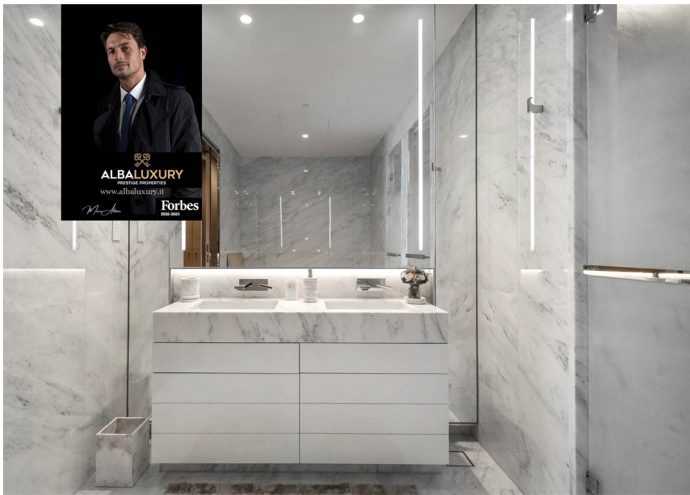

Alba Home Sirmione srl Piazza Unità D'Italia 4 25019 Sirmione (BS) Tel 0309905560 - Cel 3911415140 info@albahome.it www.albaluxury.it