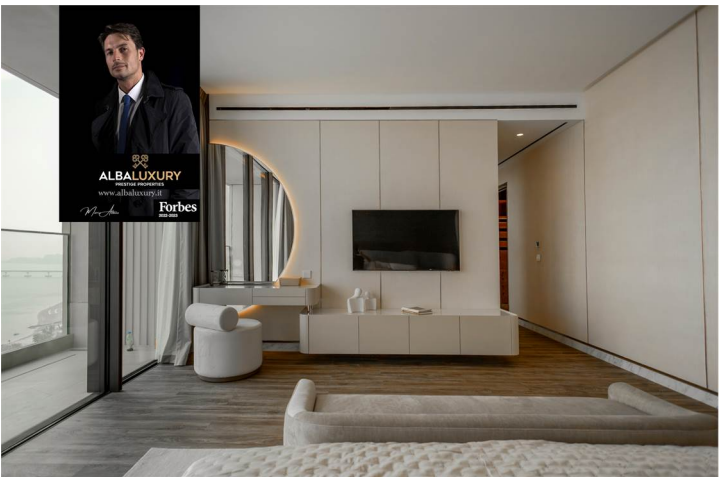

Alba Home Sirmione srl Piazza Unità D'Italia 4 25019 Sirmione (BS) Tel 0309905560 - Cel 3911415140 info@albahome.it www.albaluxury.it