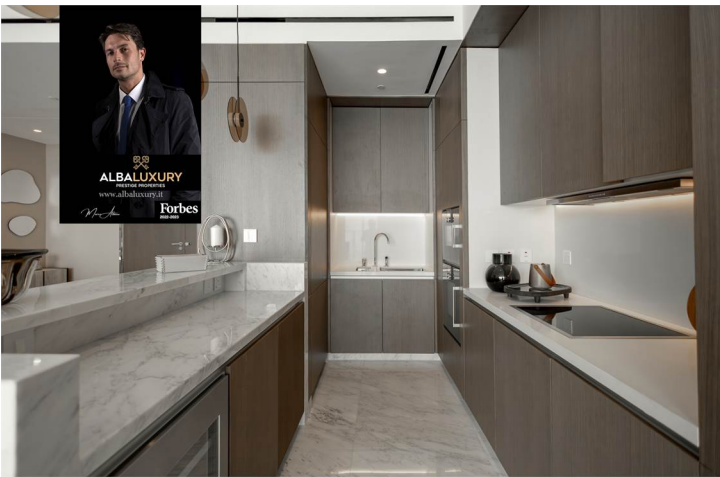

Alba Home Sirmione srl Piazza Unità D'Italia 4 25019 Sirmione (BS) Tel 0309905560 - Cel 3911415140 info@albahome.it www.albaluxury.it