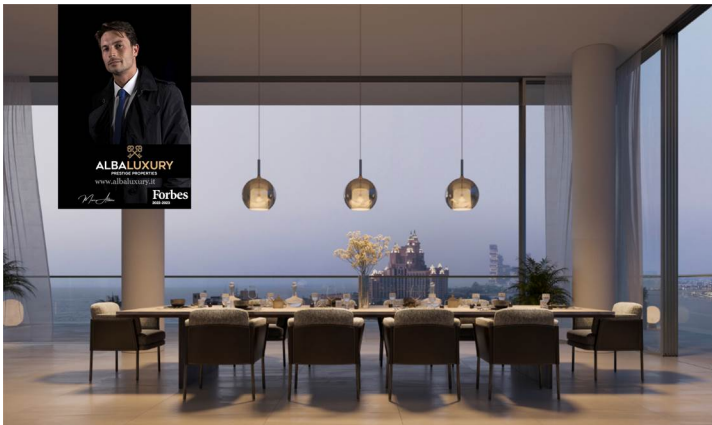

Alba Home Sirmione srl Piazza Unità D'Italia 4 25019 Sirmione (BS) Tel 0309905560 - Cel 3911415140 info@albahome.it www.albaluxury.it

Swimming pool

Concierge / Caretaker

IMAGES