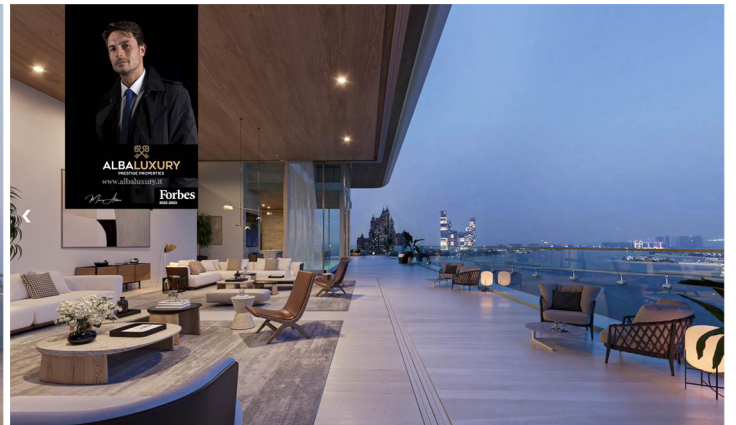

Alba Home Sirmione srl Piazza Unità D'Italia 4 25019 Sirmione (BS) Tel 0309905560 - Cel 3911415140 info@albahome.it www.albaluxury.it

Swimming pool

Concierge / Caretaker

IMAGES