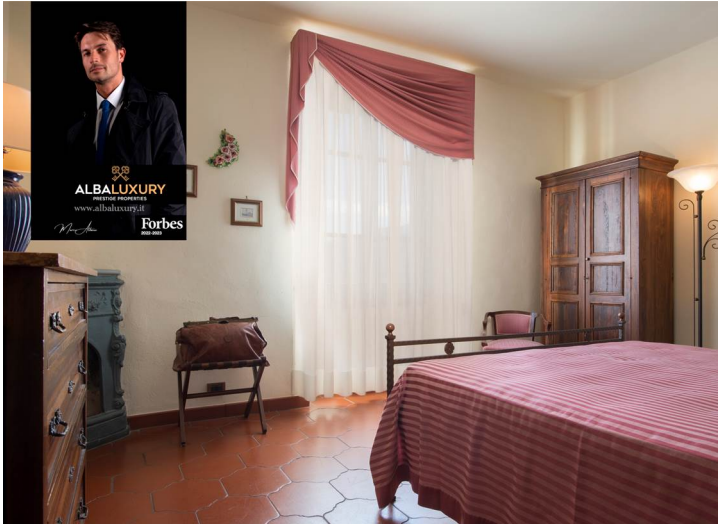

Alba Home Sirmione srl Piazza Unità D'Italia 4 25019 Sirmione (BS) Tel 0309905560 - Cel 3911415140 info@albahome.it www.albaluxury.it