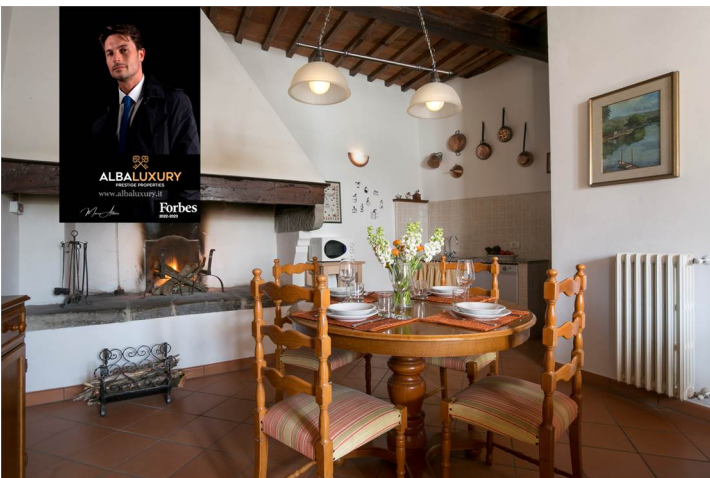

Alba Home Sirmione srl Piazza Unità D'Italia 4 25019 Sirmione (BS) Tel 0309905560 - Cel 3911415140 info@albahome.it www.albaluxury.it