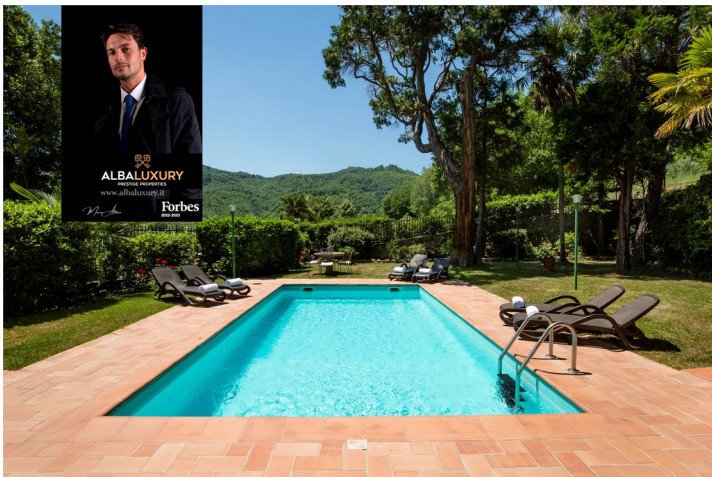

Alba Home Sirmione srl Piazza Unità D'Italia 4 25019 Sirmione (BS) Tel 0309905560 - Cel 3911415140 info@albahome.it www.albaluxury.it

FEATURES

Property Conditions	Perfect Conditions	Rank	Elegant	Position	Countryside
View	Garden View	Garden	Private	Furniture	Furnished
Type living	Dining room	Kitchen	Eat-In Kitchen	Heating	Independent
Heating Type	Boiler	Type of heating system	Radiator heating	Energy source	LPG Heating
Hot Water	Independent	Fixtures	Wooden double glazed	Doors	Good
Blind	Wood Blinds	Floors Living Room	Tile	Floors Bedrooms	Tile
Floors Kitchen	Tile	Floors Bathroom	Ceramic		

ACCESSORIES

Fireplace	Chimney flue	Separate entrance	Laundry room	Swimming pool
Armoured door	Outdoor tables	Awning		

IMAGES