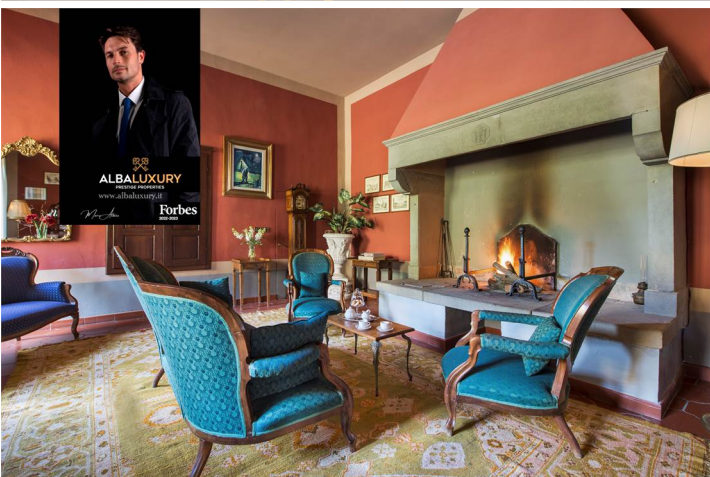

Alba Home Sirmione srl Piazza Unità D'Italia 4 25019 Sirmione (BS) Tel 0309905560 - Cel 3911415140 info@albahome.it www.albaluxury.it