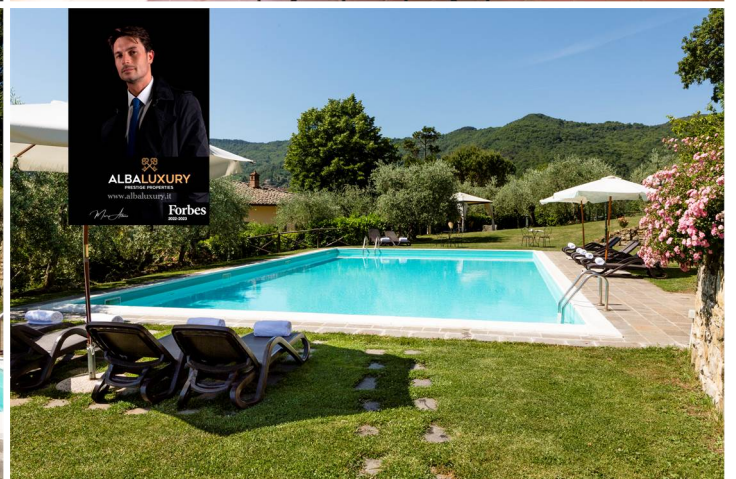

Alba Home Sirmione srl Piazza Unità D'Italia 4 25019 Sirmione (BS) Tel 0309905560 - Cel 3911415140 info@albahome.it www.albaluxury.it