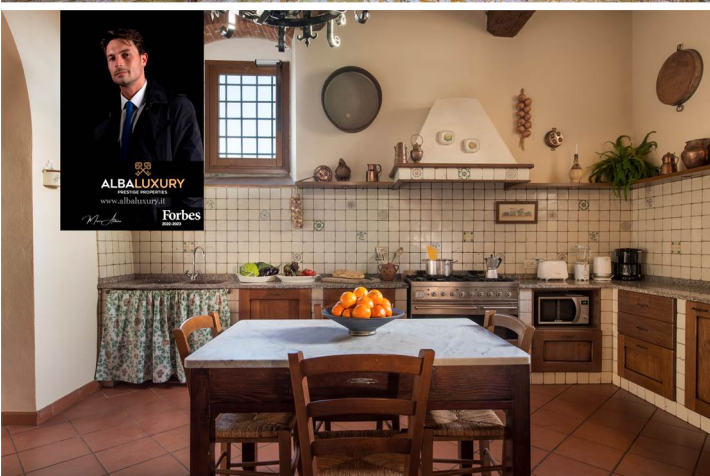

Alba Home Sirmione srl Piazza Unità D'Italia 4 25019 Sirmione (BS) Tel 0309905560 - Cel 3911415140 info@albahome.it www.albaluxury.it